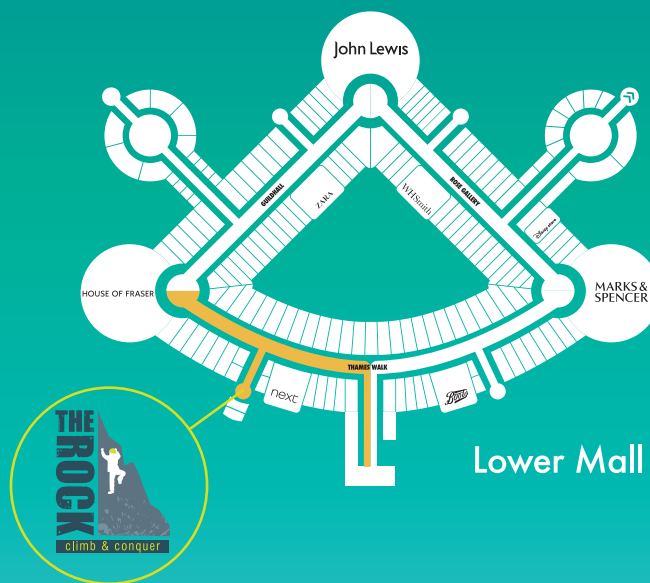

Bluewater
www.bluewater.co.uk

Bluewater, Greenhithe, Kent, DA9 9ST
www.bluewater.co.uk